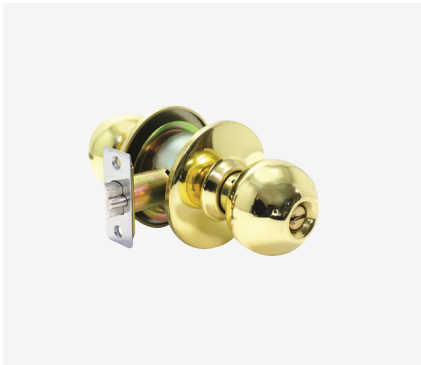

CYLINDRICAL

I N T E G R A L

국내광화
인증제품

8300
PB