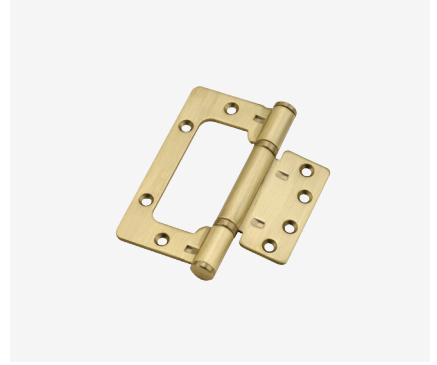

KEY & BUTTON TYPE

A DOORKNOB IN A WAY
THAT LOCKS
AND
UNLOCKS A DOOR USING A KEY

PUSH-PULL LOCK

NEW DOOR LOCK THAT
OPENS WHEN PUSHED AND PULLED

MORTISE LOCK

UNIVERSAL LEVER INSTALLED AT THE
ENTRANCE OF A RESIDENTIAL SPAVE

INTEGRAL LEVER
& ACCESSORY

COMMERCIAL LEVER
& DEVICE

COMODO

LOCK SERIES

CL-2962

CL-2304

CL-2964 CL-101

CTL-800 CL-102

BBL 4350 (이지)
VN

AH 4350 (이지)
SS

AH 4350 (이지)
SB

AH 4350 (이지)
블랙

AH 4350 (이지)
화이트

AH 3435 (3너클)
블랙

AH 3435 (3너클)
SB

AH 3435 (3너클)
VN