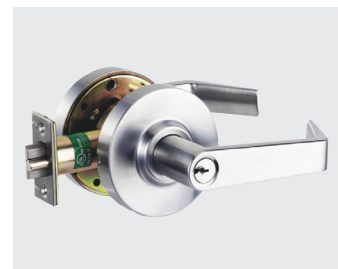

KEY & BUTTON TYPE

A DOORKNOB IN A WAY
THAT LOCKS
AND
UNLOCKS A DOOR USING A KEY

PUSH-PULL LOCK

NEW DOOR LOCK THAT
OPENS WHEN PUSHED AND PULLED

MORTISE LOCK

UNIVERSAL LEVER INSTALLED AT THE
ENTRANCE OF A RESIDENTIAL SPAVE

INTEGRAL LEVER
& ACCESSORY

COMMERCIAL LEVER
& DEVICE

COMODO

LOCK SERIES

CL-2962

CL-2304

CL-2964 CL-101

CTL-800 CL-102