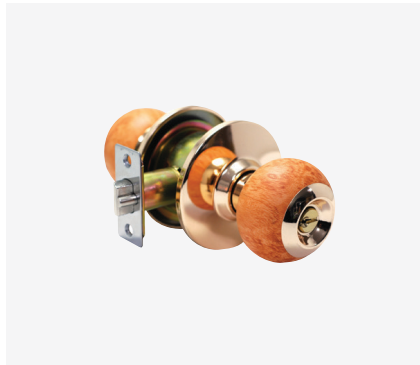

CYLINDRICAL

I N T E G R A L

국내광화
인증제품

1000
코디